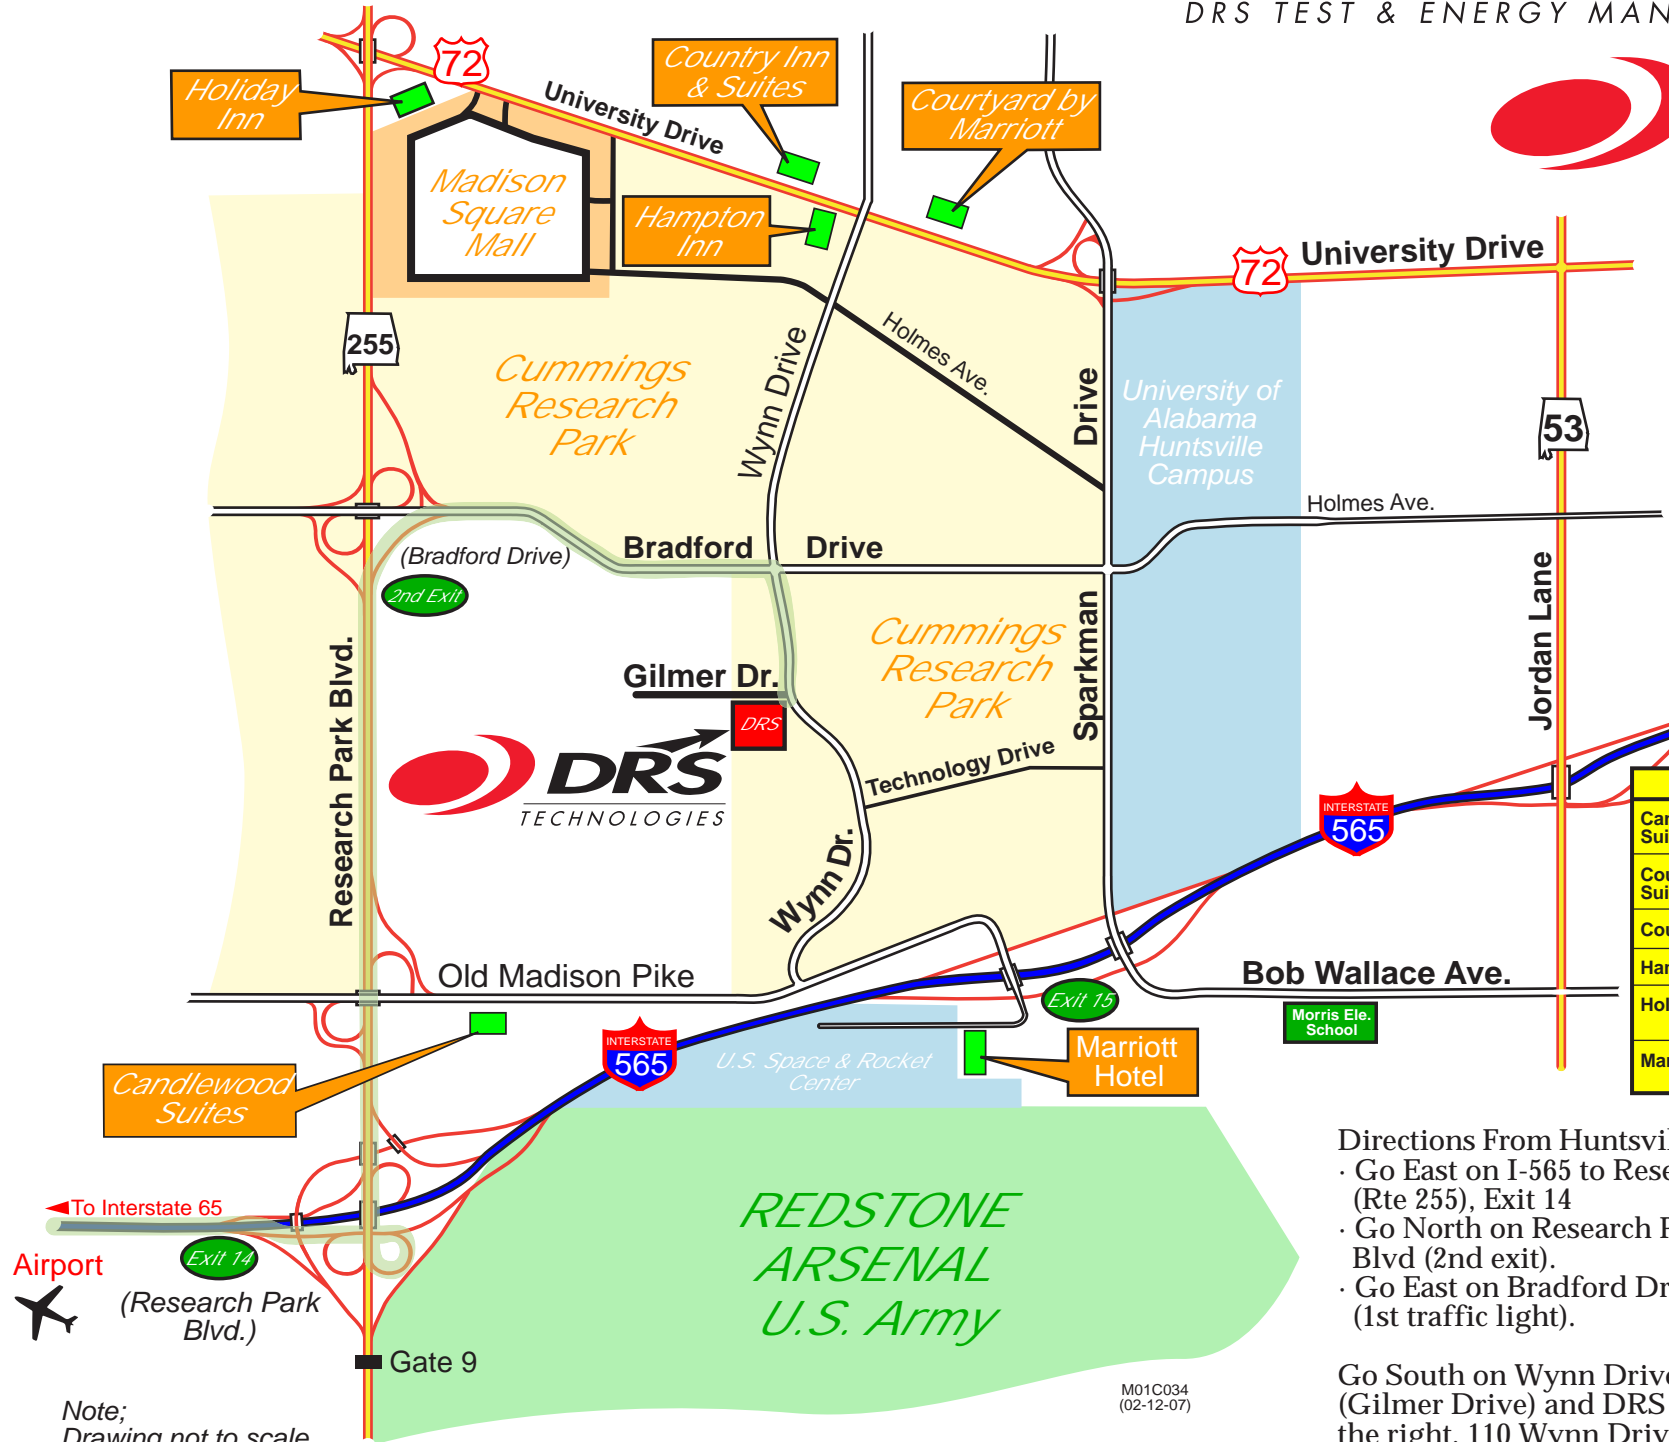

HUNTSVILLE ALABAMA

Hotel	Phone Numbers
Candlewood Suites	(256) 830-8222
Country Inn & Suites	(256) 837-4070
Courtyard	(256) 837-1400
Hampton Inn	(256) 830-9400
Holiday Inn	(256) 830-0600 (800) 465-4329
Marriott	(256) 830-2222 (800) 228-9290

Directions From Huntsville International Airport:

- Go East on I-565 to Research Park Blvd. (Rte 255), Exit 14
- Go North on Research Park Blvd to Bradford Blvd (2nd exit).
- Go East on Bradford Drive to Wynn Drive (1st traffic light).

Go South on Wynn Drive past the first street (Gilmer Drive) and DRS is the first building on the right, 110 Wynn Drive.

Note:
Drawing not to scale.

M01C034
(02-12-07)